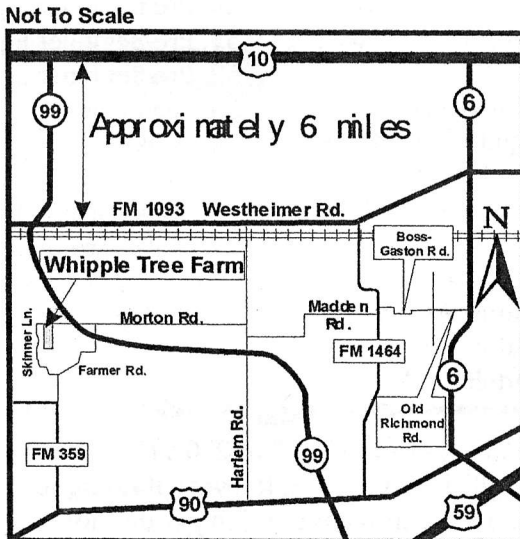

A special thanks to all the parents and kids who volunteered their time and talents to help make this Horse Show a success. We could not do it without your help!

Directions To Whipple Tree Farm

Take 45 South to I-10 (either via Beltway 8 or Loop 610). Go West on I-10 to Hwy 99 (Grand Parkway). Go South on 99 past Westheimer Pkwy., past Fry Rd. & past Westheimer Rd. (FM 1093). Go underneath Westpark Tollway. Go to Morton Rd. (Stop light, look for Long Meadow subdivision) & turn right. WTF is about 1/4 mile on the left.

Cars: Please park in first pasture

Trailers: Please park in second pasture

Whipple Tree Farm is conveniently located in Richmond near the corner of Morton Road and Grand Parkway (Hwy 99) at 21423 Morton.